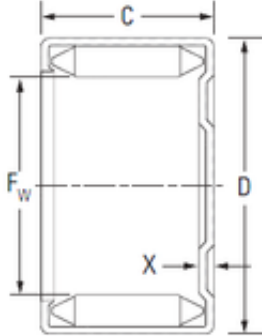

Bearing de Mexico, S.A.

KOYO M20121 needle roller bearings

Bearing No. M20121

Size	31.750x38.100x19.050 mm
Bore Diameter	31.750 mm
Outer Diameter	38.100 mm
Width	19.050 mm
Fw	31.750 mm
D	38.100 mm
C	19.050 mm
x	2.29 mm
b	16.5 mm
Weight	0,045 Kg
Basic dynamic load rating (C)	24.1 kN
Basic static load rating (C0)	38.0 kN

M20121 Bearing 2D drawings and 3D CAD models